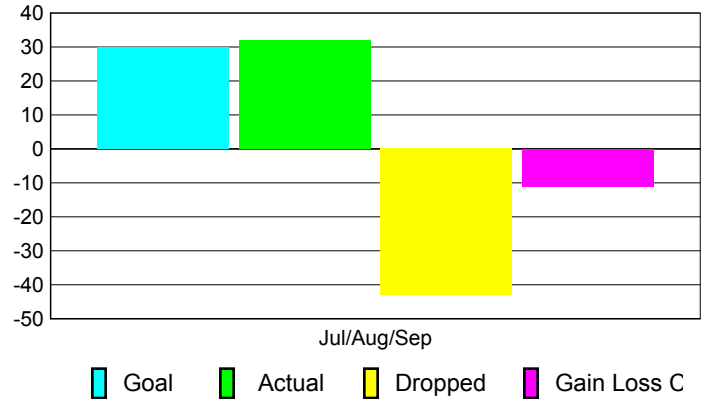

Club Results 2010-2011

Goal, New, Dropped, Gain/Loss

MEMBERSHIP

Membership Results
2010-2011

Membership
2009-2010

Month	Net Memb	Actual New	Actual Dropped	Gain/Loss of	Gain/Loss of
	Goal	Memb	Memb	Memb	Memb
Jul/Aug/Sep	30	32	-43	-11	-19
Totals	30	32	-43	-11	-19

Membership Results 2010-2011

Goal, New, Dropped, Gain/Loss

Comparison of Club Gain/Loss

Current Year Compared to the Previous Year

Comparison of Membership Gain/Loss

Current Year Compared to the Previous Year